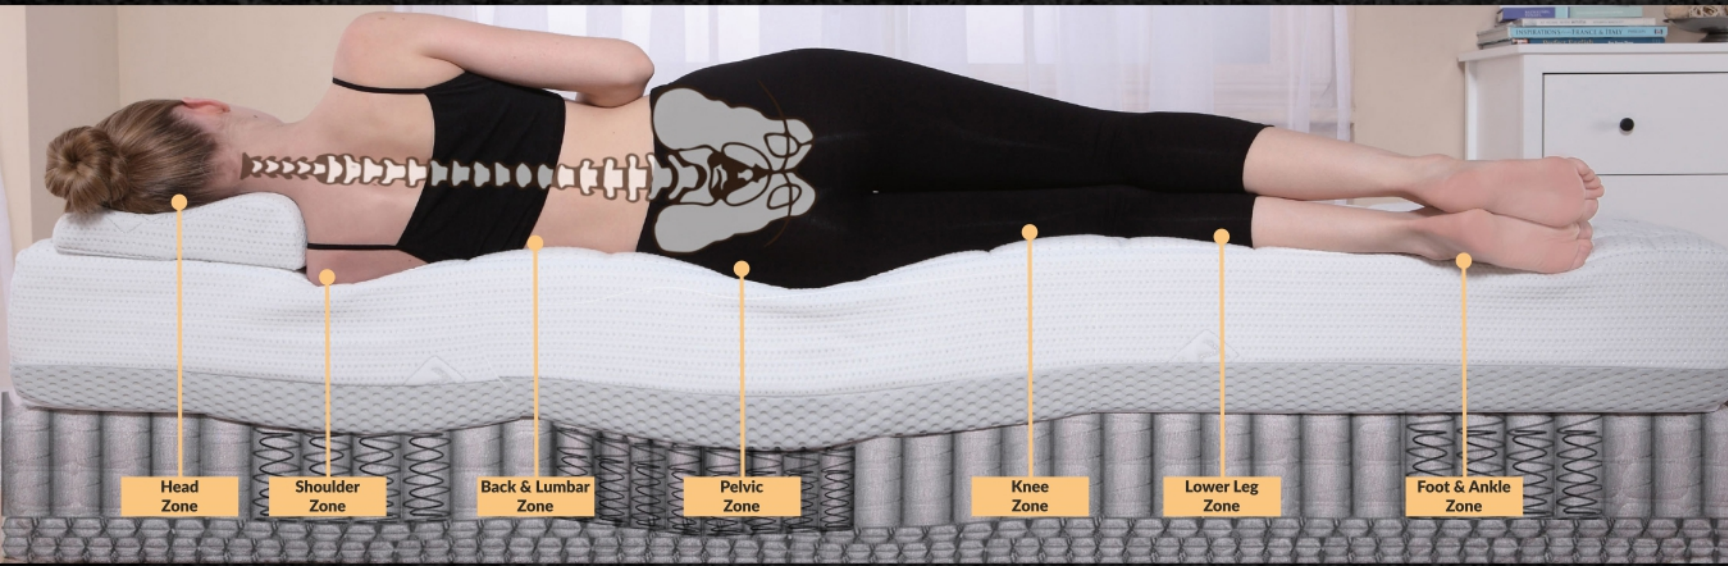

Micropad

HR Foam

Anti-Skid Knitted Fabric

MAJESTIC SERIES SPRING

ALM PLEASURE

8", 10" & Above

- ✓ High tensile pocket spring
- ✓ Foam encasing side borders
- ✓ Zero partner disturbance

Taste the best sleep of your life

This bespoke mattress, providing you with soothing comfort, is all you need to elevate your sleeping experience. Get one to treat yourself with unmatched relaxation.

EUPHORIA ORTHO SERIES FOAM

ALM ELITE