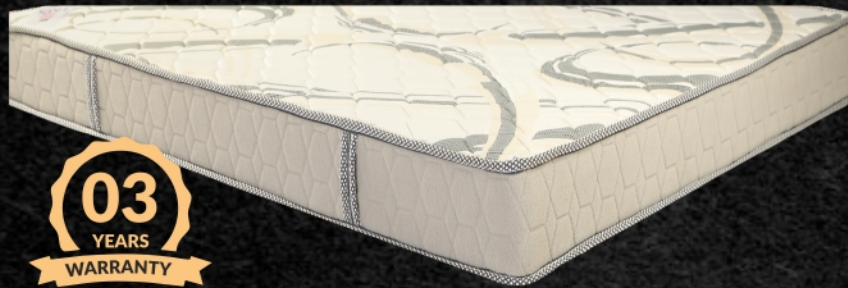

ALM PREMIA SUPER

5", 7" & Above

- Firm body support ✓
- Supports body contours ✓
- Soothes tensions at problem areas ✓
- Imported high density memory foam ✓

Rejuvenate yourself after a hectic day

With our high resilience foam, SS foam and 1" HD Memory foam as a top layer by your side. All you have to do is lay down on it for a good night's sleep and wake up feeling energized. Experience splendour while sleeping.

EUPHORIA ORTHO SERIES FOAM

ALM RELAX

4", 5", 6" & Above

- ✓ Ortho rebounded foam for a firm core
- ✓ Firm bottom support
- ✓ Super Soft Foam on top for extra cushioning feel

- Jacquard Quilted Fabric
- Super Soft Foam
- PU Foam
- Bonded Foam
- Knitted Fabric (Anit Skid)

05
YEARS
WARRANTY

Make your night's sleep count

If relaxation is what you seek after a long hectic day, then our ortho rebound mattress with SS foam is the best mattress to sleep on. An ideal combination of support and plush comfort.