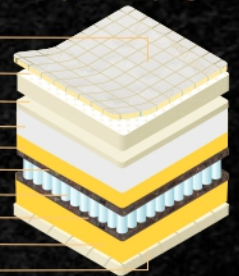

- ✓ Imported Natural Latex
- ✓ Imported Memory foam
- ✓ Premium Super Soft
- ✓ High Resilience foam
- ✓ High tensile pocketed spring

Jacquard Fabric

Latex

Memory Foam

SS Foam

HR Foam

Micropad

Pocket Spring

Micropad

HR Foam

Anti-Skid Knitted Fabric

MAJESTIC SERIES SPRING

ALM PLEASURE

8", 10" & Above

- ✓ High tensile pocket spring
- ✓ Foam encasing side borders
- ✓ Zero partner disturbance

Taste the best sleep of your life