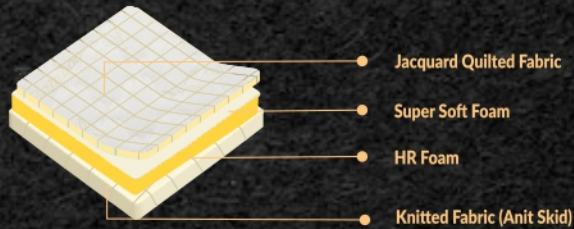

- Firm Support
- Perfect Spinal Support
- Steady Back Support
- Advanced NASA Techno
- Eliminates Sinking

Trusted by every sleep lover

Are you looking for a mattress that provides excellent support? Our Ortho Rebonded Foam with 7 zone natural latex top layer is the go-to mattress for back and joint pain. Buy our ALM Elegance today and say goodbye to body pain forever.

- Firm Support
- Perfect Spinal Support
- Eliminates Sinking
- Anti Bacterial
- Steady Back Support

ALM ELEGANCE HYBRID

6", 8" & Above

- Ortho foam for firmer support ✓
- 7 Zone Organic Latex ✓
- Spinal Support ✓
- No Flipping ✓

EUPHORIA ORTHO SERIES FOAM

ALM PREMIA

6" & Above

- ✓ Ultra-light in weight
- ✓ HR for firm support
- ✓ Optimum distribution of body weight

A mattress that will make you hit snooze

Pamper yourself to the core with our ALM Premia. With its high resilience foam, along with 1" soft foam as the top layer, this mattress will spoil you for more every time you lay on it. Sporting ultra-premium features, ALM Premia won't disappoint you no matter what.