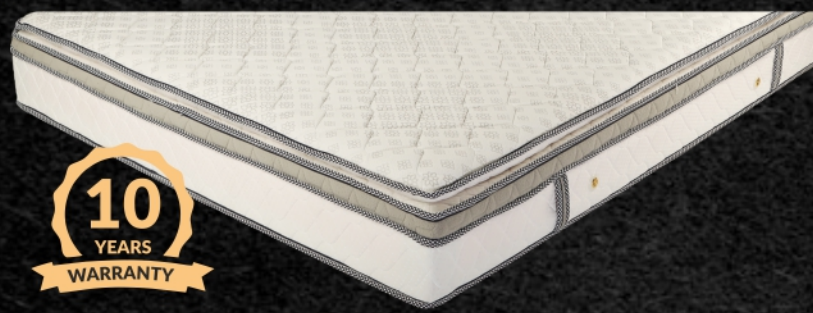

ALM LUXE

8" 10", 12" & Above

- ✓ High tensile spring
- ✓ Zero partner disturbance
- ✓ 100% organic latex
- ✓ Anti-skid fabric
- ✓ Side border foam encasing

A mattress that stands by your side

Wake up feeling energized and refreshed every morning with our Luxe Mattress. Featuring a unique pocket spring with HR and 2" Latex in Pillow top construction, this mattress is quintessential in having a good night's sleep after a long tiring day.

- Zero Disturbance
- Pocketed Inner Spring
- Side Ventilator
- Body Float Technology
- Organic

Make your nap time extra Lux

Getting a good night's sleep has never been easier with our Luxe Super mattress around. Designed by our sleep experts that strongly believe comfort is king, this mattress features a high tensile pocket spring. Indeed, the perfect mattress wherein the latex retains the body shape, and memory on the top layer takes body shape.