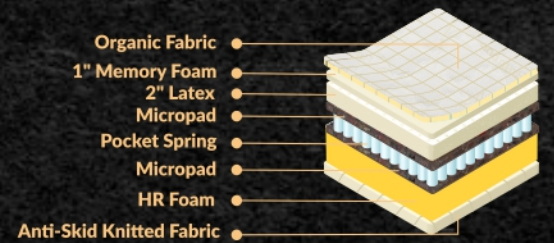

ALM LUXE SUPER

10", 12" & Above

- Zero disturbance ✓
- Ergonomic support ✓
- Memory takes body shape ✓