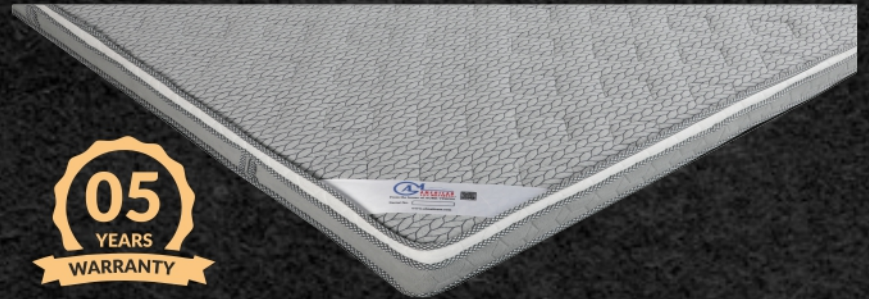

EUPHORIA ORTHO SERIES FOAM

ALM RELAX

4", 5", 6" & Above

- ✓ Ortho rebounded foam for a firm core
- ✓ Firm bottom support
- ✓ Super Soft Foam on top for extra cushioning feel

- Jacquard Quilted Fabric
- Super Soft Foam
- PU Foam
- Bonded Foam
- Knitted Fabric (Anit Skid)

05
YEARS
WARRANTY

Make your night's sleep count

If relaxation is what you seek after a long hectic day, then our ortho rebound mattress with SS foam is the best mattress to sleep on. An ideal combination of support and plush comfort.