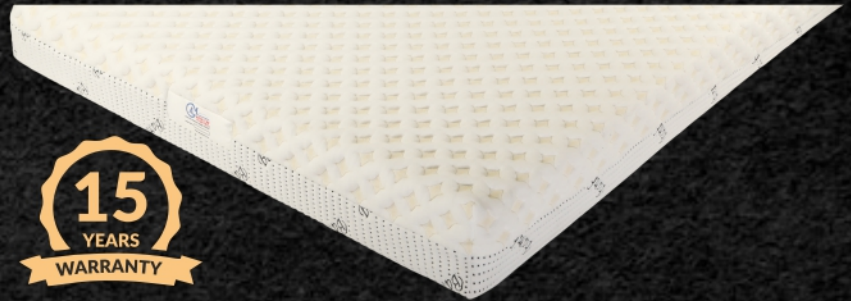

- ✓ 100% Imported fully organic latex
- ✓ 7 Zone support for spinal cord alignment
- ✓ Anti-bacterial and Anti-fungal
- ✓ Highly durable with bamboo fabric
- ✓ Keeps you cool in summers and warm in winters