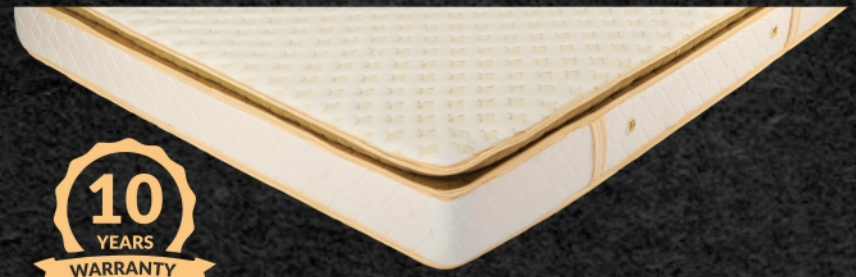

MAJESTIC SERIES SPRING

ALM LUXE

8" 10", 12" & Above

- ✓ High tensile spring
- ✓ Zero partner disturbance
- ✓ 100% organic latex
- ✓ Anti-skid fabric
- ✓ Side border foam encasing