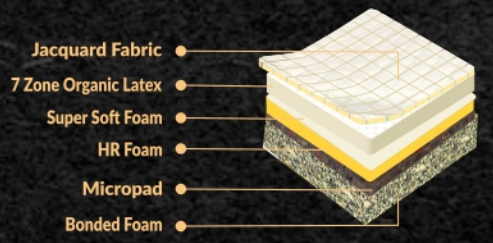

- ✓ Relaxes back muscles
- ✓ Self-adjusting hard reactive foam
- ✓ Adapts to the shape of the spine
- ✓ Pressure-relieving memory foam
- ✓ No Flipping

We got your back

If good sleep is all that you need then, Wellness by ALM is the mattress for you. Manufactured with premium rebound foam with HR and 1" HD Memory foam on top, this mattress is a reliever for all back issues.

- Firm Support
- Perfect Spinal Support
- Steady Back Support
- Advanced NASA Techno
- Eliminates Sinking

Trusted by every sleep lover

Are you looking for a mattress that provides excellent support? Our Ortho Rebonded Foam with 7 zone natural latex top layer is the go-to mattress for back and joint pain. Buy our ALM Elegance today and say goodbye to body pain forever.

- Firm Support
- Perfect Spinal Support
- Eliminates Sinking
- Anti Bacterial
- Steady Back Support

ALM ELEGANCE HYBRID

6", 8" & Above

- Ortho foam for firmer support ✓
- 7 Zone Organic Latex ✓
- Spinal Support ✓
- No Flipping ✓