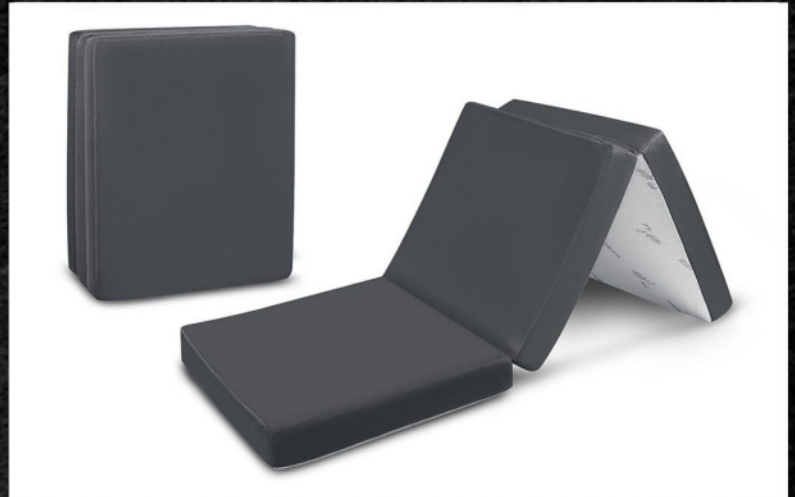

ONE FOLD

TWO FOLD