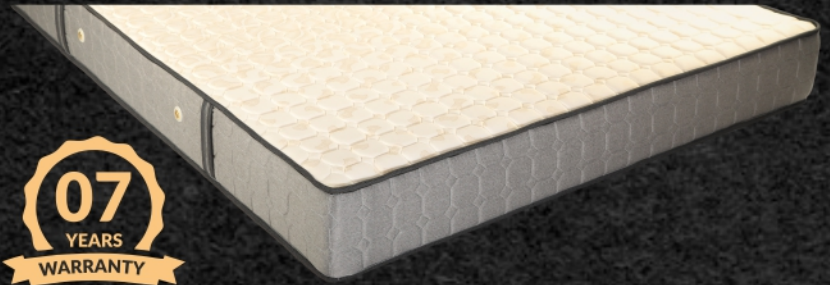

- ✓ Imported Natural Latex
- ✓ Imported Memory foam
- ✓ Premium Super Soft
- ✓ High Resilience foam
- ✓ High tensile pocketed spring

Jacquard Fabric

Latex

Memory Foam

SS Foam

HR Foam

Micropad

Pocket Spring

Micropad

HR Foam

Anti-Skid Knitted Fabric

MAJESTIC SERIES SPRING

ALM PLEASURE

8", 10" & Above

- ✓ High tensile pocket spring
- ✓ Foam encasing side borders
- ✓ Zero partner disturbance

Taste the best sleep of your life

This bespoke mattress, providing you with soothing comfort, is all you need to elevate your sleeping experience. Get one to treat yourself with unmatched relaxation.

EUPHORIA ORTHO SERIES FOAM

ALM ELITE