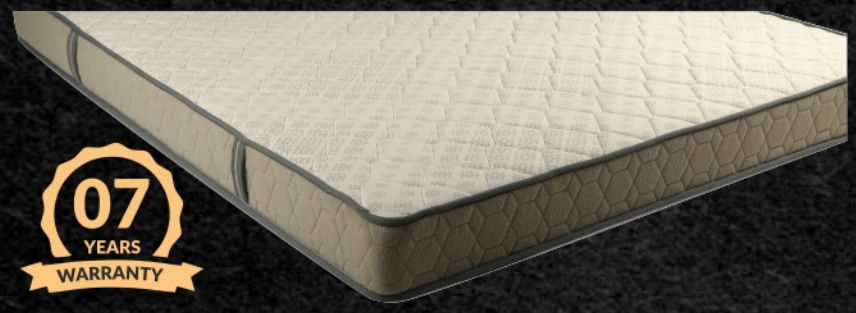

We got your back

If good sleep is all that you need then, Wellness by ALM is the mattress for you. Manufactured with premium rebound foam with HR and 1" HD Memory foam on top, this mattress is a reliever for all back issues.

- Firm Support
- Perfect Spinal Support
- Steady Back Support
- Advanced NASA Techno
- Eliminates Sinking

Trusted by every sleep lover

Are you looking for a mattress that provides excellent support? Our Ortho Rebonded Foam with 7 zone natural latex top layer is the go-to mattress for back and joint pain. Buy our ALM Elegance today and say goodbye to body pain forever.

- Firm Support
- Perfect Spinal Support
- Eliminates Sinking
- Anti Bacterial
- Steady Back Support

ALM ELEGANCE HYBRID

6", 8" & Above

- Ortho foam for firmer support ✓
- 7 Zone Organic Latex ✓
- Spinal Support ✓
- No Flipping ✓