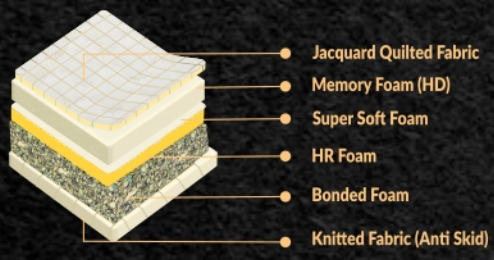

Organic Natural Fabric

Full Latex core 7 zone technology

Memory Foam

HR Foam

Anti-Skid Knitted Fabric

EUPHORIA ORTHO SERIES FOAM

ALM WELLNESS

6", 8", 10" & Above

- ✓ Relaxes back muscles
- ✓ Self-adjusting hard reactive foam
- ✓ Adapts to the shape of the spine
- ✓ Pressure-relieving memory foam
- ✓ No Flipping

We got your back

If good sleep is all that you need then, Wellness by ALM is the mattress for you. Manufactured with premium rebound foam with HR and 1" HD Memory foam on top, this mattress is a reliever for all back issues.