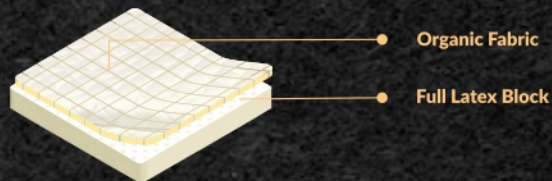

PRESIDENTIAL SERIES LATEX

ALM ELEMENTO

4", 6", 8", 10", 12" & Above

- ✓ 100% Imported fully organic latex
- ✓ 7 Zone support for spinal cord alignment
- ✓ Anti-bacterial and Anti-fungal
- ✓ Highly durable with bamboo fabric
- ✓ Keeps you cool in summers and warm in winters

Designed to make you feel good from the moment you lay down

Our Elemento mattresses are manufactured using the finest in high-tech sleep technology to help you sleep better. Available in various sizes, this mattress is your best bet when it comes to getting a good night's sleep.